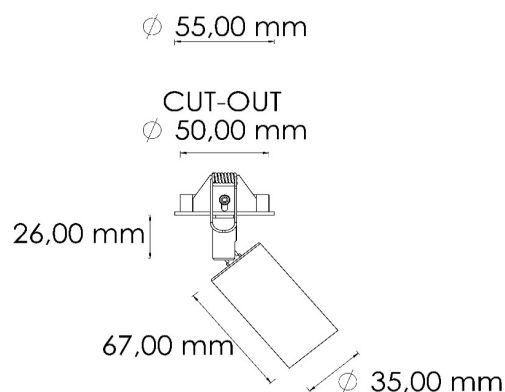

Item L9442

Recessed Luminaire for Interior-Directional

IP20

DESCRIPTION

An innovative luminaire for interior, thin, smooth round base. Easy and fast springs mounting and maintenance. Very versatile, with its wall wash light effect emphasizes elegantly any space on board.

Trim Ring Material

ALUMINIUM

Trim Ring Finish

ANY

Body Material

ALUMINIUM

Mounting Method:

SPRINGS

Luminaire lumens output

138 LUMEN (WITH HONEYCOMB)
284 LUMEN (WITHOUT HONEYCOMB)

Colour Rendering Index

90 CRI - OTHERS ON REQUEST

Colour Temperature

3000K- OTHERS ON REQUEST

Beam angle Output

36° WITH HONEYCOMB
45° WITHOUT HONEYCOMB