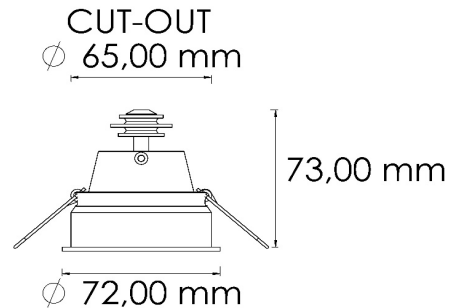

**Item L9328**

**Adjustable Downlight For Interior**

**IP20**

**DESCRIPTION**

Directional luminaire for interior with large round frame, easy and fast springs mounting and maintenance. Suitable for any living area.

**Trim Ring Material**

ALUMINIUM

**Trim Ring Finish**

ANY

**Body Material**

ALUMINIUM

**Mounting Method:**

SPRINGS

**Luminaire lumens output**

374 LM (4W)

509 LM (6W)

**Colour Rendering Index**

90 CRI - OTHERS ON REQUEST

**Colour Temperature**

3000K - OTHERS ON REQUEST

**Beam angle Output**