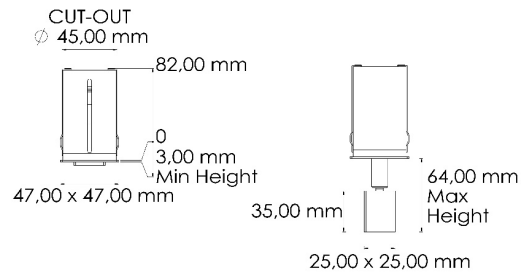

**Item L9428**

**Adjustable Downlight For Interior**

**IP40**

**DESCRIPTION**

An innovative luminaire for interior with a rotating, retractable, directional system, 1 square module combining functions according to its positions. A museum like lighting system, achieving a wide range of effects either on walls, objects, art works.

**Trim Ring Material**

ALUMINIUM

**Power**

4 W

**Luminaire lumens output**

812 LM

**Trim Ring Finish**

ANY

**Voltage forward**

12 V

**Colour Rendering Index**

90 CRI - OTHERS ON REQUEST

**Body Material**

ALUMINIUM

**Driver**

10-30V DC / 220V (Not Included)

**Colour Temperature**

3000K - OTHERS ON REQUEST

**Mounting Method:**

SPRINGS

**Dimmable**

ON REQUEST

**Beam angle Output**

33°