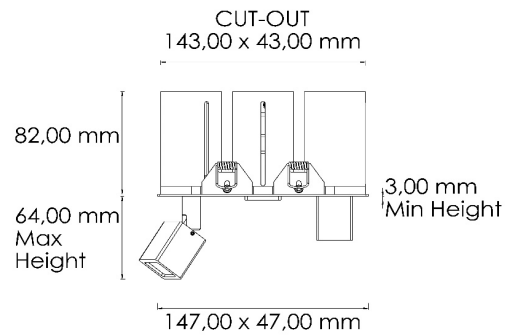

**Trim Ring Material**

ALUMINIUM

**Power**

3 X 4 W

**Luminaire lumens output**

1683 LM

**Trim Ring Finish**

ANY

**Voltage forward**

3 X 12 V

**Colour Rendering Index**

90 CRI - OTHERS ON REQUEST

**Body Material**

ALUMINIUM

**Driver**

10-30V DC / 220V (Not Included)

**Colour Temperature**

3000K - OTHERS ON REQUEST

**Mounting Method:**

SPRINGS

**Dimmable**

ON REQUEST

**Beam angle Output**

36°