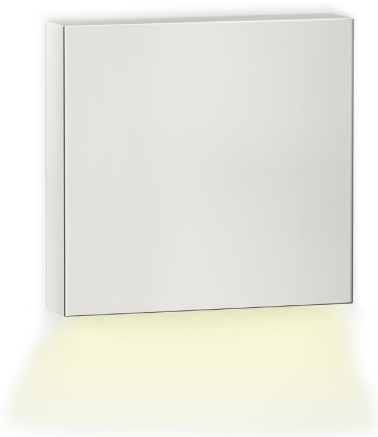

Item L9324

Floor Wash Light

IP65

DESCRIPTION

A very strong and timeless square floor wash light to create very special and discreet light patterns. A modern and compact design particularly versatile for different areas on board: corridors, main saloon, bathroom, spa, stairs, deck both internally and externally.

Trim Ring Material

STAINLESS STEEL

Power

1,5 W

Colour Rendering Index

90 CRI - OTHERS ON REQUEST

Trim Ring Finish

ANY

Voltage forward

3 V

Colour Temperature

3000K - OTHERS ON REQUEST

Body Material

ALUMINIUM-PVC

Driver

10-30V DC / 220V (Not Included)