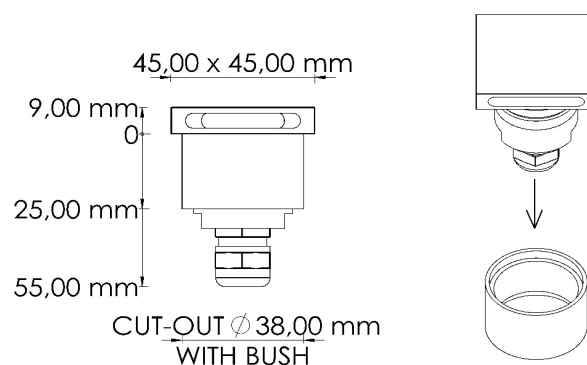

Item L9324

Floor Wash Light

IP65

DESCRIPTION

A very strong and timeless square floor wash light to create very special and discreet light patterns. A modern and compact design particularly versatile for different areas on board: corridors, main saloon, bathroom, spa, stairs, deck both internally and externally.

Trim Ring Material

STAINLESS STEEL

Power

1,5 W

Colour Rendering Index

90 CRI - OTHERS ON REQUEST

Trim Ring Finish

ANY

Voltage forward

3 V

Colour Temperature

3000K - OTHERS ON REQUEST

Body Material

ALUMINIUM-PVC

Driver

10-30V DC / 220V (Not Included)