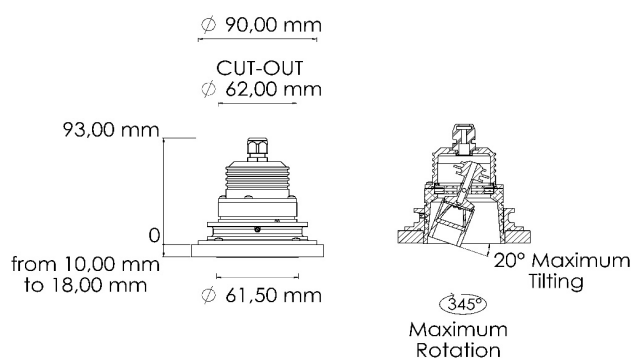

Item L9277

Directional Round Downlight for Exterior

IP66

DESCRIPTION

A contemporary, glamorous frameless recessed directional round downlight for exterior. It can be fixed flush and partially extractable. Suitable for exterior ceilings.

Trim Ring Material

ALUMINIUM

Power

4 W

Luminaire lumens output

REF-S 250 LUMEN
REF-M 368 LUMEM

Trim Ring Finish

ANY

Voltage forward

12 V

Colour Rendering Index

90 CRI - OTHERS ON REQUEST

Body Material

ALUMINIUM-PVC

Driver

10-30V DC / 220V (Not Included)

Colour Temperature

3000K- OTHERS ON REQUEST

Mounting Method:

SCREWS

Dimmable

ON REQUEST

Beam angle Output

REF-S 35°
REF-M 50°