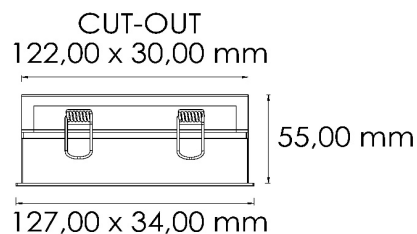

Item L9132

Recessed Downlight for Interior-Fixed

IP20

DESCRIPTION

A compact modern minimal design for this 4 modules luminaire for interior, alluminium rectangular frame. Easy and fast springs mounting and maintenance.

Trim Ring Material

ALUMINIUM

Power

4 x 4 W

Luminaire lumens output

900 LUMEN (29°)
1197 LUMEN (41°)
1069 LUMEN (45°)

Trim Ring Finish

ANY

Voltage forward

4 x 12 V

Colour Rendering Index

90 CRI - OTHERS ON REQUEST

Body Material

ALUMINIUM-PVC

Driver

10-30V DC / 220V (Not Included)

Colour Temperature

3000K- OTHERS ON REQUEST

Mounting Method:

SPRINGS

Dimmable

ON REQUEST

Beam angle Output

29°/41°/43°