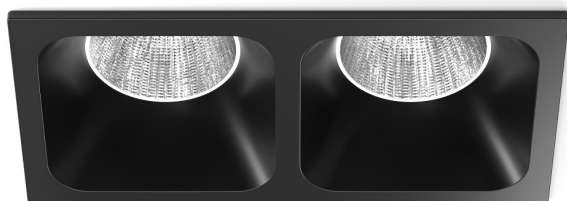

Item L9130

Recessed Downlight for Interior-Fixed

IP20

DESCRIPTION

A 2 modules compact luminaire for interior, aluminium rectangular frame, modern minimal design. Easy and fast springs mounting and maintenance.

CUT-OUT
60,00 x 30,00 mm

65,00 x 34,00 mm

Trim Ring Material

ALUMINIUM

Trim Ring Finish

ANY

Body Material

ALUMINIUM-PVC

Colour Temperature

3000K- OTHERS ON REQUEST

Beam angle Output

28°/41°/45°

Information provided with this may be subjected to change any time without notice