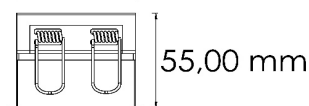

Item L9130

Recessed Downlight for Interior-Fixed

IP20

DESCRIPTION

A 2 modules compact luminaire for interior, aluminium rectangular frame, modern minimal design. Easy and fast springs mounting and maintenance.

CUT-OUT
60,00 x 30,00 mm

65,00 x 34,00 mm

Trim Ring Material

ALUMINIUM

Trim Ring Finish

ANY

Body Material

ALUMINIUM-PVC