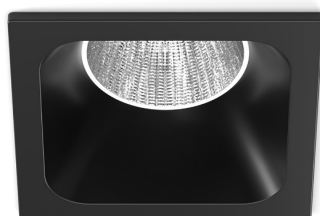

Item L9129

Recessed Downlight for Interior-Fixed

IP20

DESCRIPTION

A compact modern minimal design for this luminaire for interior, alluminium square frame. Easy and fast springs mounting and maintenance.

CUT-OUT
30,00 x 30,00 mm

55,00 mm

34,00 x 34,00 mm

Trim Ring Material

ALUMINIUM

Power

4 W

Luminaire lumens output

295 LUMEN (28°)

284 LUMEN (36°)

353 LUMEN (45°)

Trim Ring Finish

ANY

Voltage forward

12 V

Colour Rendering Index

90 CRI - OTHERS ON REQUEST

Body Material

ALUMINIUM-PVC

Driver

10-30V DC / 220V (Not Included)

Colour Temperature

3000K- OTHERS ON REQUEST

Mounting Method:

SPRINGS