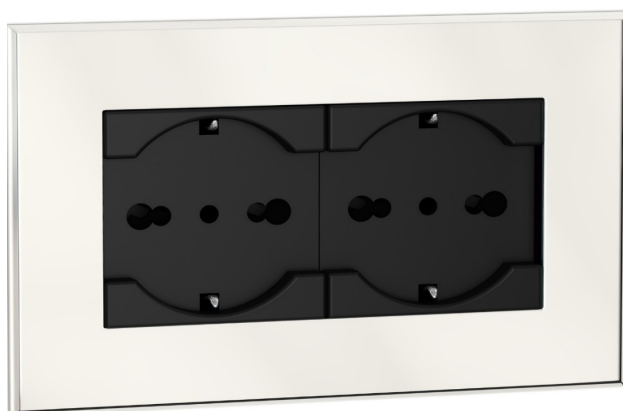

Item L7804

4 Modules Cover Plate

IP20

DESCRIPTION

An innovative and timeless Palagi 4 modules rectangular cover plate for interior, efficient concept. Seamless, very compact minimal design, available on different materials and finishes, personalising every place on board. A wide selection of function modules is available.

Material Finish:

STAINLESS STEEL, BRASS

Trim Ring Finish:

POLISHED, BRUSHED, BURNISHED, ANY COLOUR

Socket Type:

4 MODULES COVER PLATE

Mounting Method:

PALAGI FRAME F004 + PALAGI HOUSING H004 (HOLLOW WALLS) OR 504E (MASONRY)