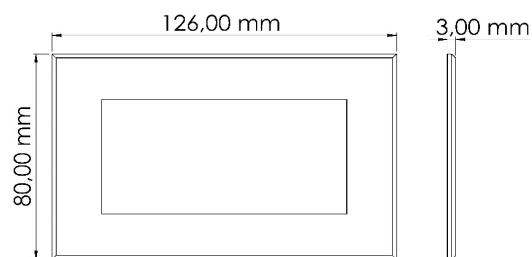

Item L7804

4 Modules Cover Plate

IP20

DESCRIPTION

An innovative and timeless Palagi 4 modules rectangular cover plate for interior, efficient concept. Seamless, very compact minimal design, available on different materials and finishes, personalising every place on board. A wide selection of function modules is available.

Material Finish:

STAINLESS STEEL, BRASS

Trim Ring Finish:

POLISHED, BRUSHED, BURNISHED, ANY COLOUR

Socket Type:

4 MODULES COVER PLATE

Mounting Method:

PALAGI FRAME F004 + PALAGI HOUSING H004 (HOLLOW WALLS) OR 504E (MASONRY)