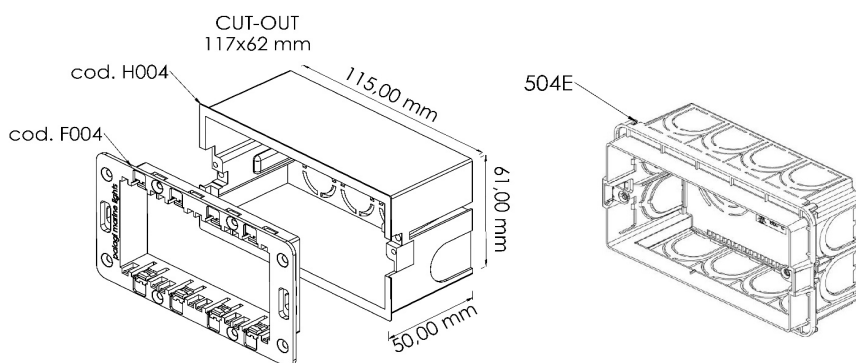

Item L7804

4 Modules Cover Plate

IP20

DESCRIPTION

An innovative and timeless Palagi 4 modules rectangular cover plate for interior, efficient concept. Seamless, very compact minimal design, available on different materials and finishes, personalising every place on board. A wide selection of function modules is available.

Material Finish:

STAINLESS STEEL, BRASS

Trim Ring Finish:

POLISHED, BRUSHED, BURNISHED, ANY COLOUR

Socket Type:

4 MODULES COVER PLATE

Mounting Method:

PALAGI FRAME F004 + PALAGI HOUSING H004 (HOLLOW WALLS) OR 504E (MASONRY)